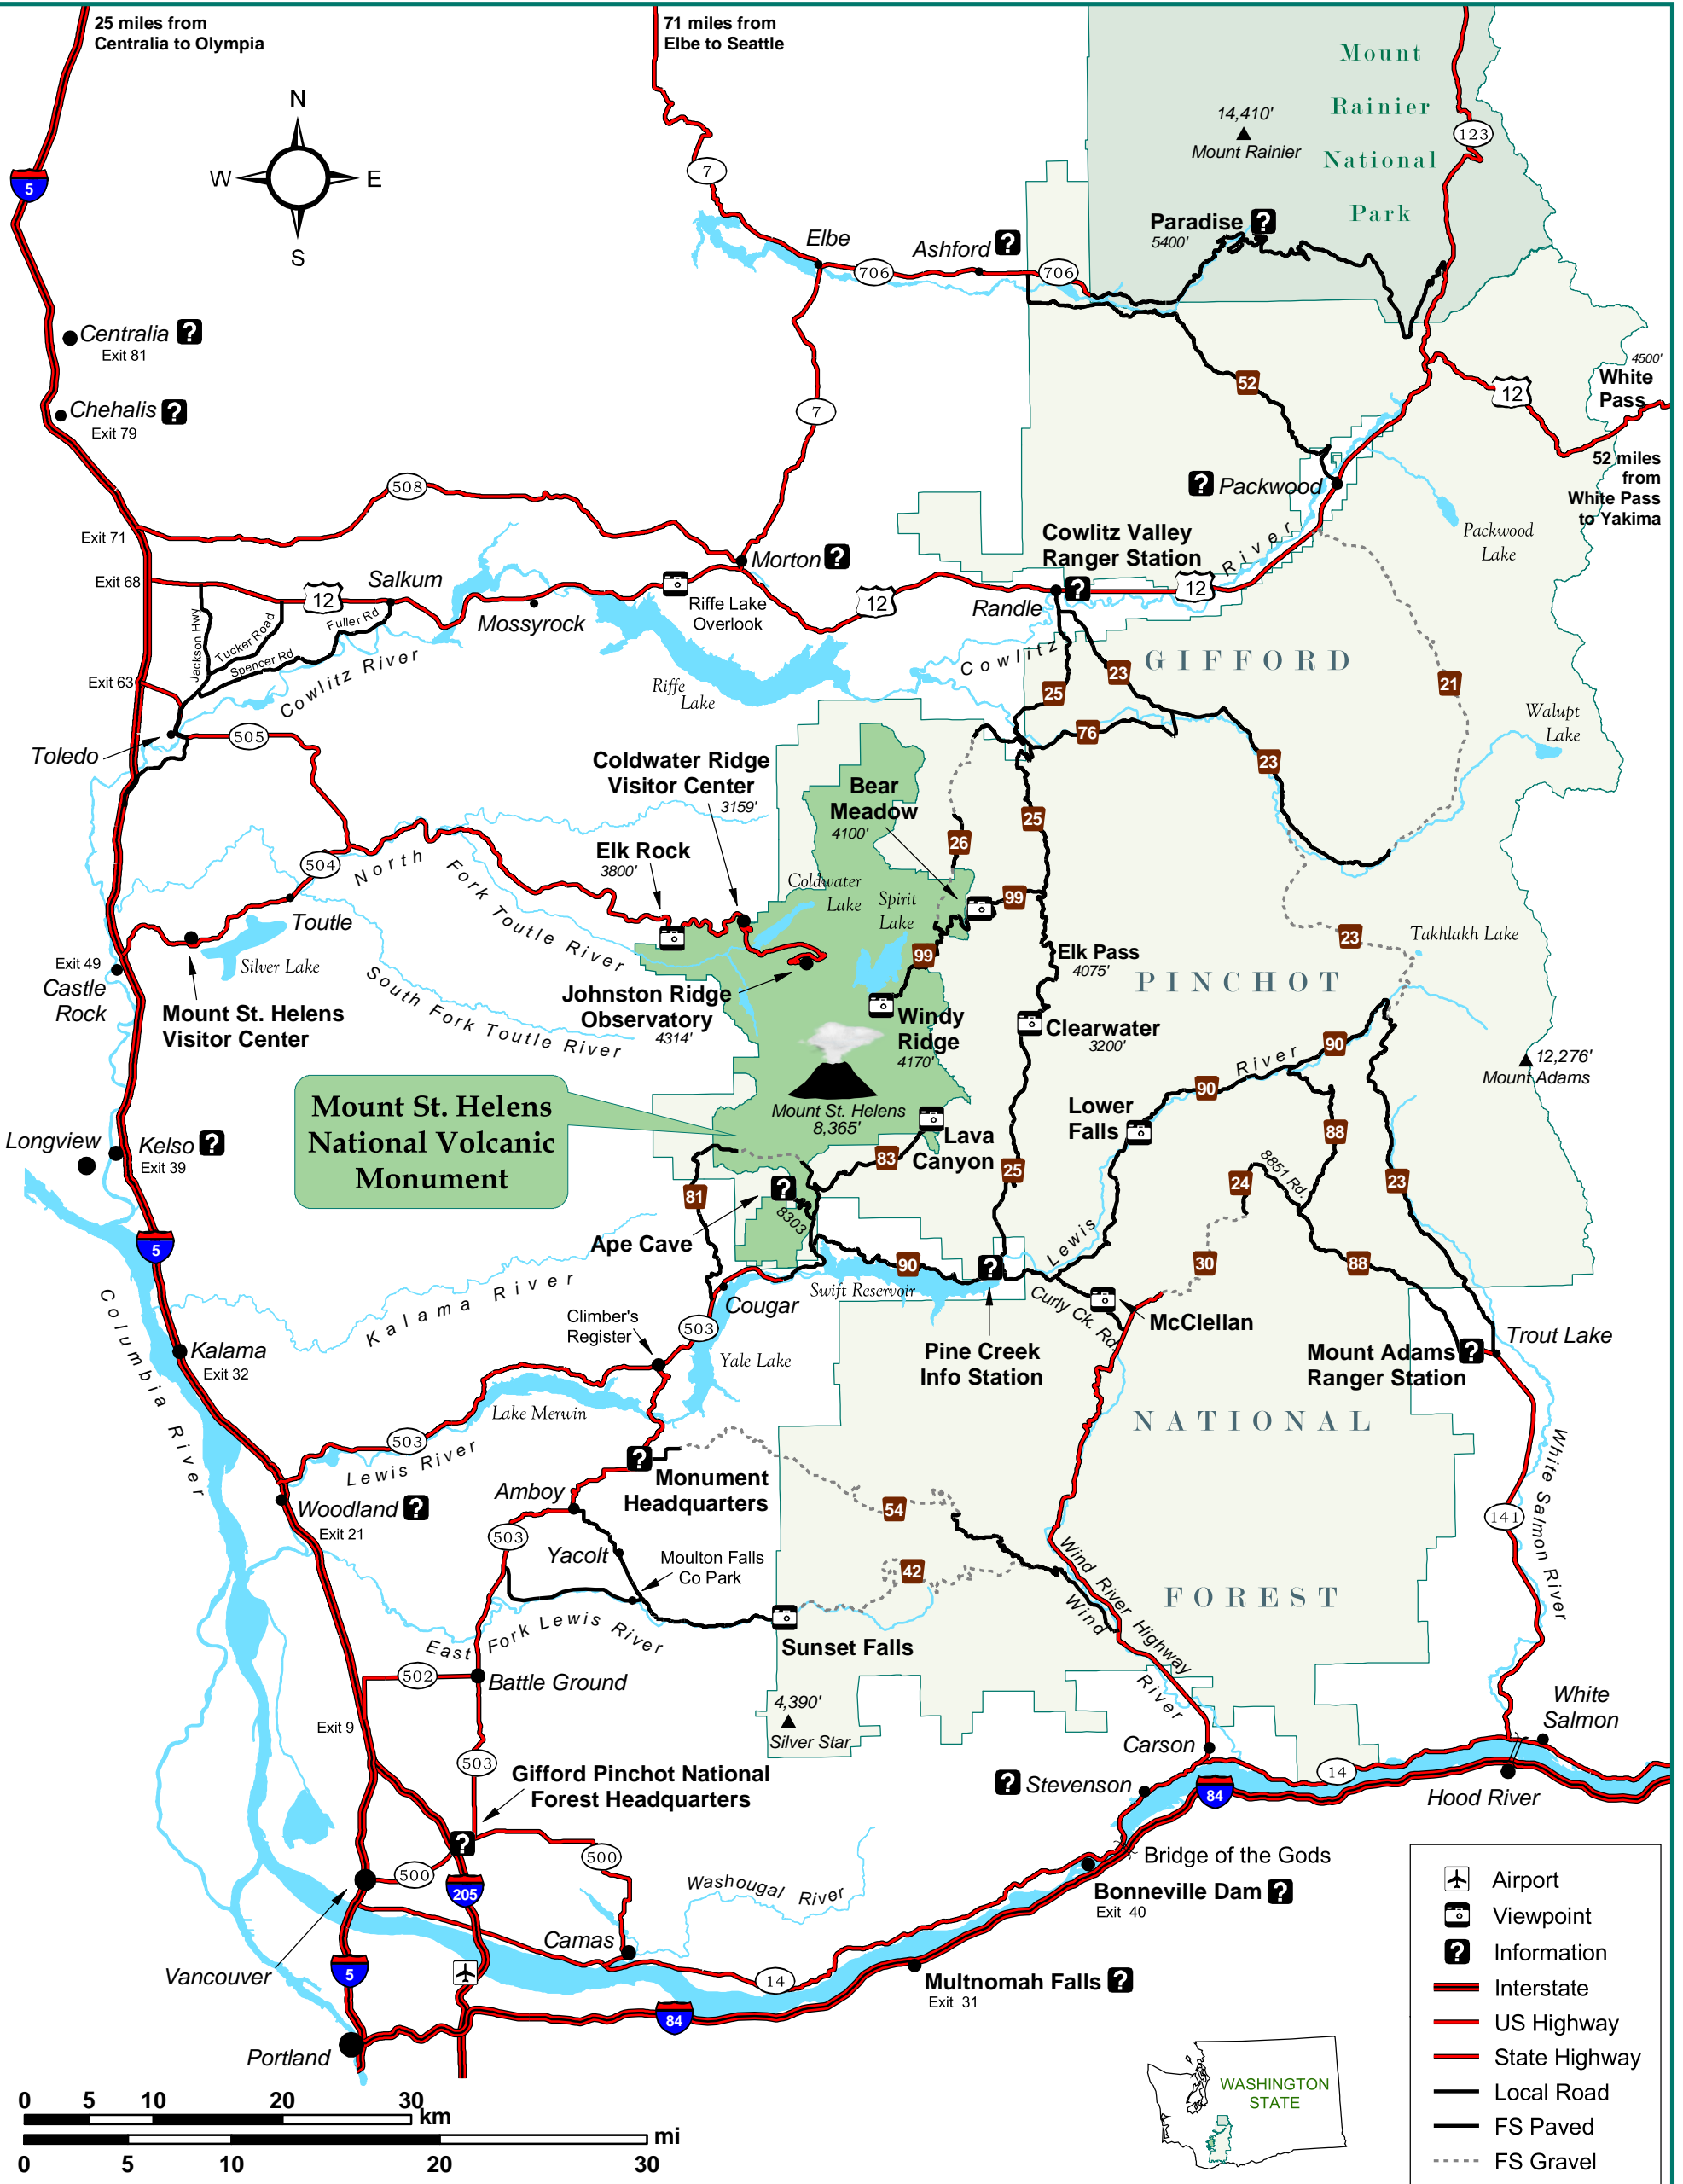

Gifford Pinchot Vicinity

For more information, visit our website at <http://www.fs.fed.us/gpnf/mshnvm> or call (360) 449-7800

Produced by the Northwest Interpretive Association in cooperation with the USDA Forest Service